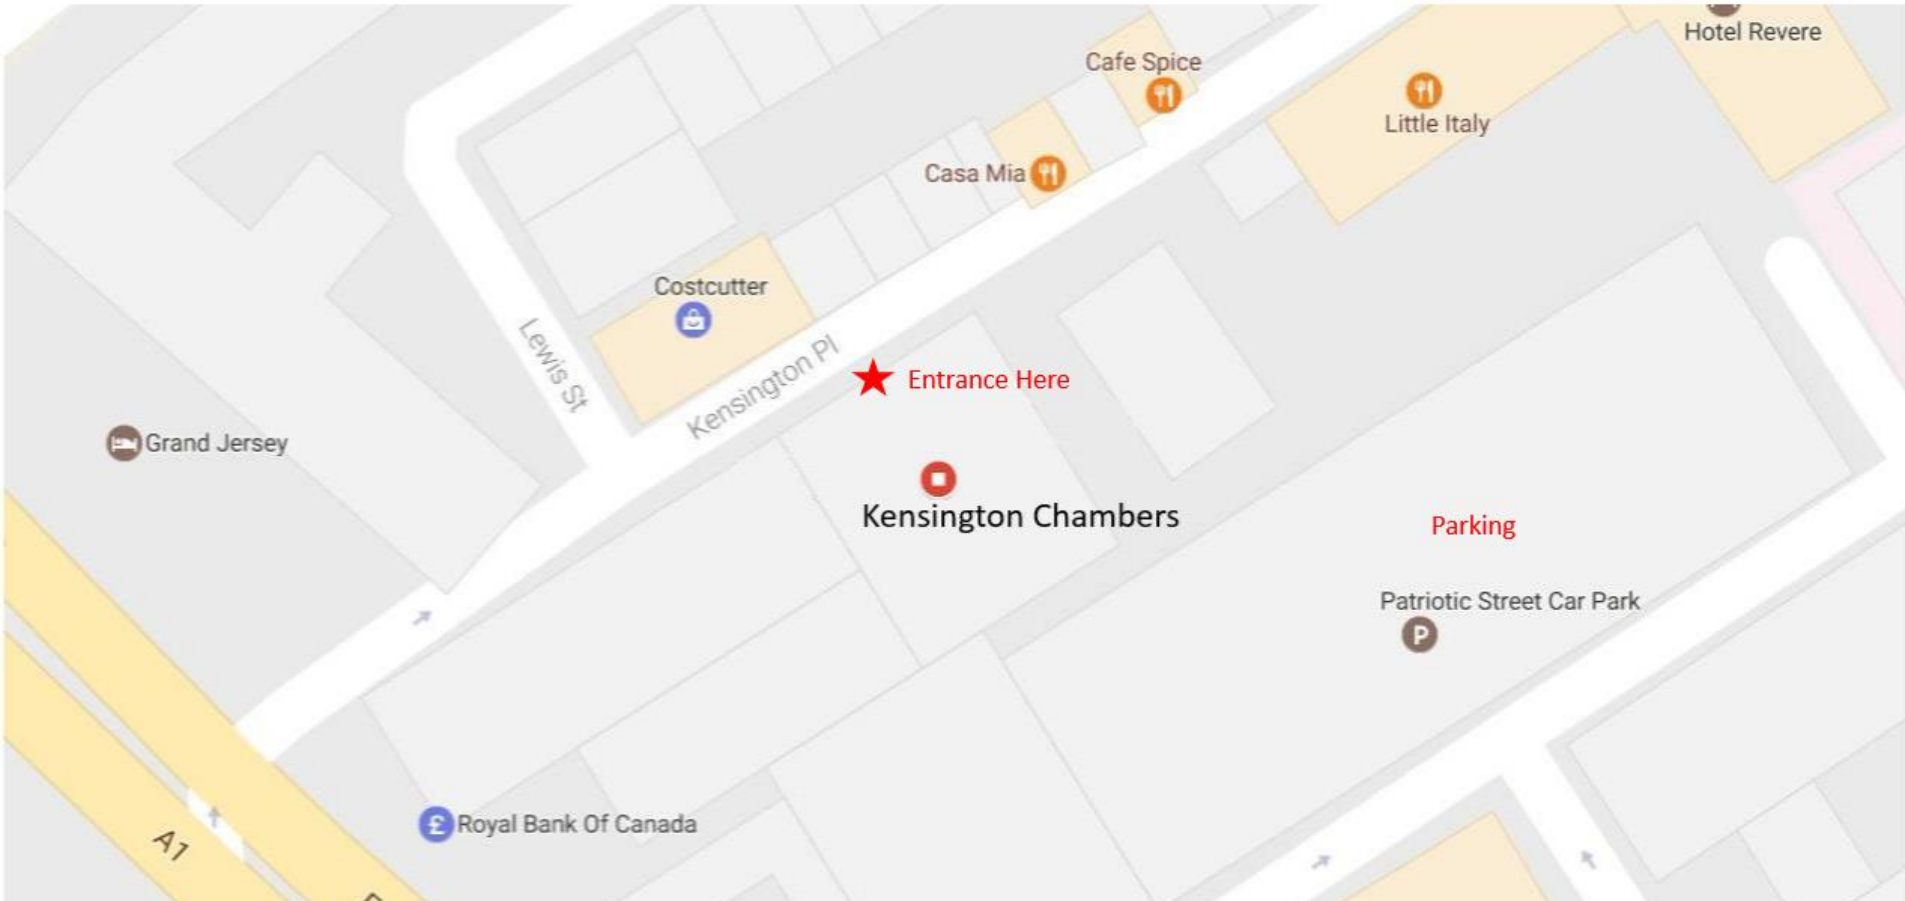

# Kensington Chambers

Kensington Chambers is along Kensington Place.

Patriotic Street Car Park is the closest parking and charges between the hours of 0800 to 1700 Monday to Saturday.

When you walk into Kensington Chambers, the room is on the ground first floor, first door to the right.