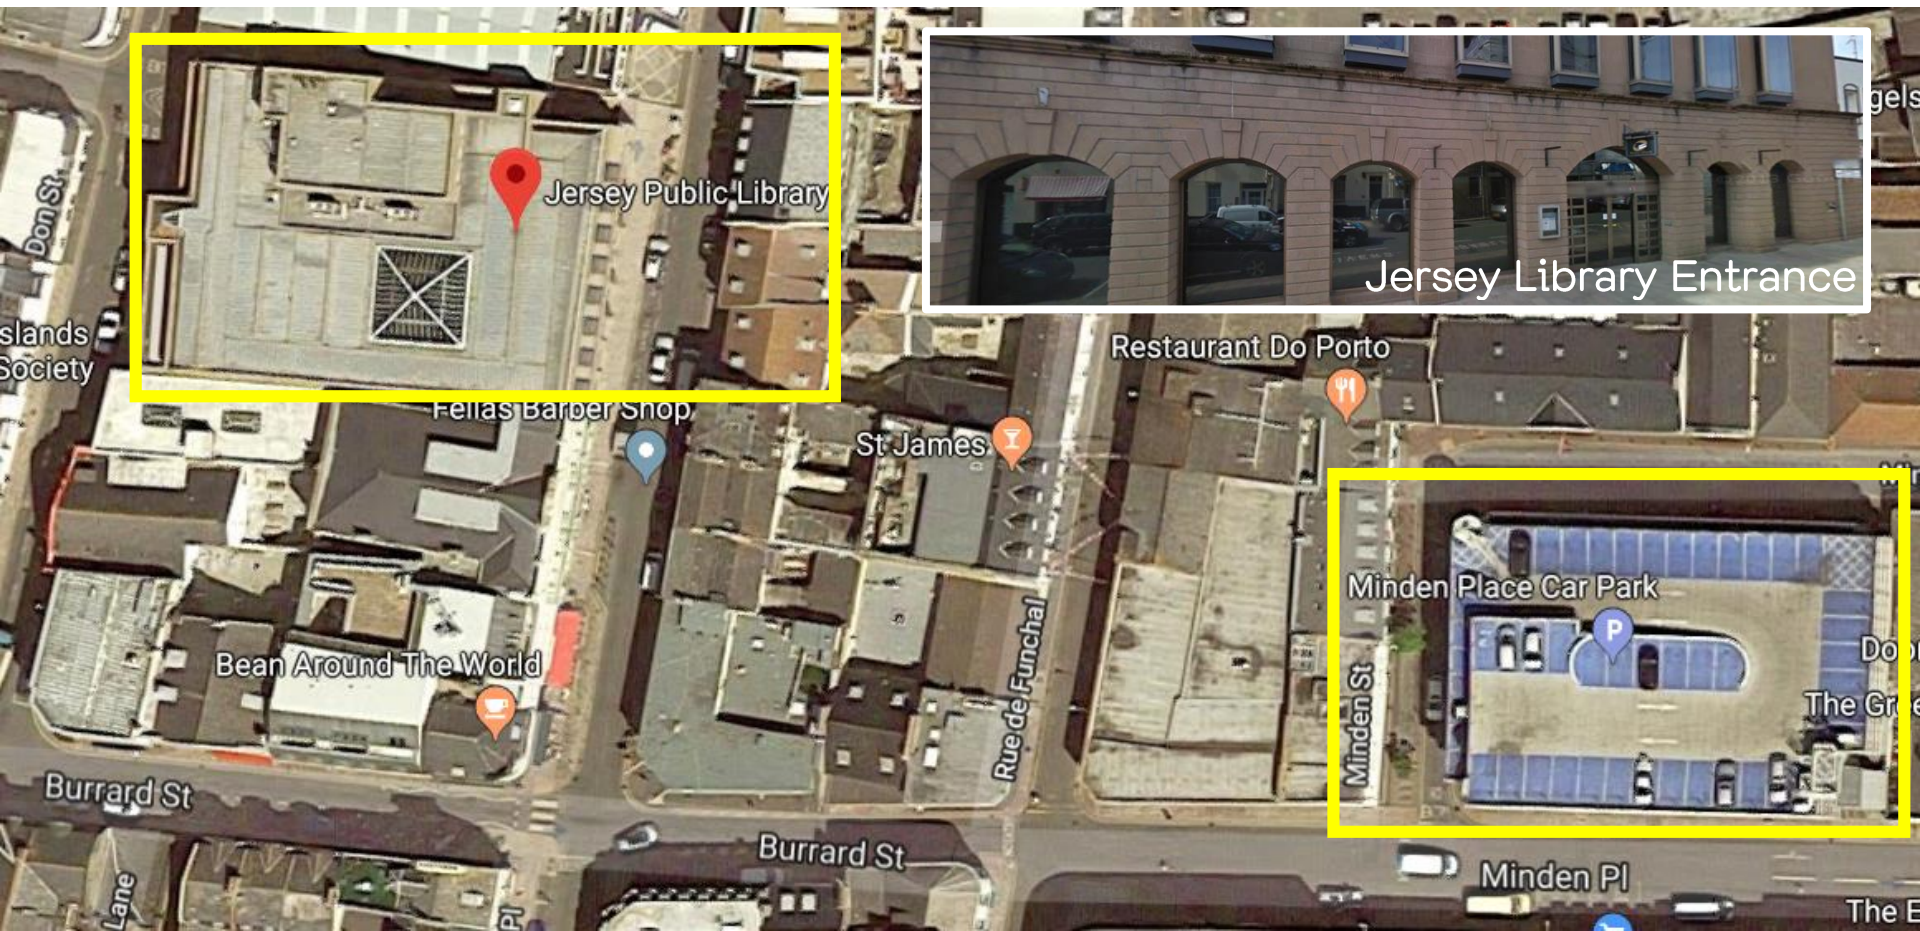

Jersey Library

78 – 80 Halkett Place

Minden Place Car Park is the closest parking and charges between the hours of 0800 to 1700 Monday to Saturday.

The room is on the first floor.

When you walk into the Library, walk straight ahead towards the stairs, there is also a lift next to them.

The lift and stairs will bring you here
Follow the arrow to the room.

It will be the last room on the left.
Meeting Room 2 – Dumaresq.

You will see a JRC sign.