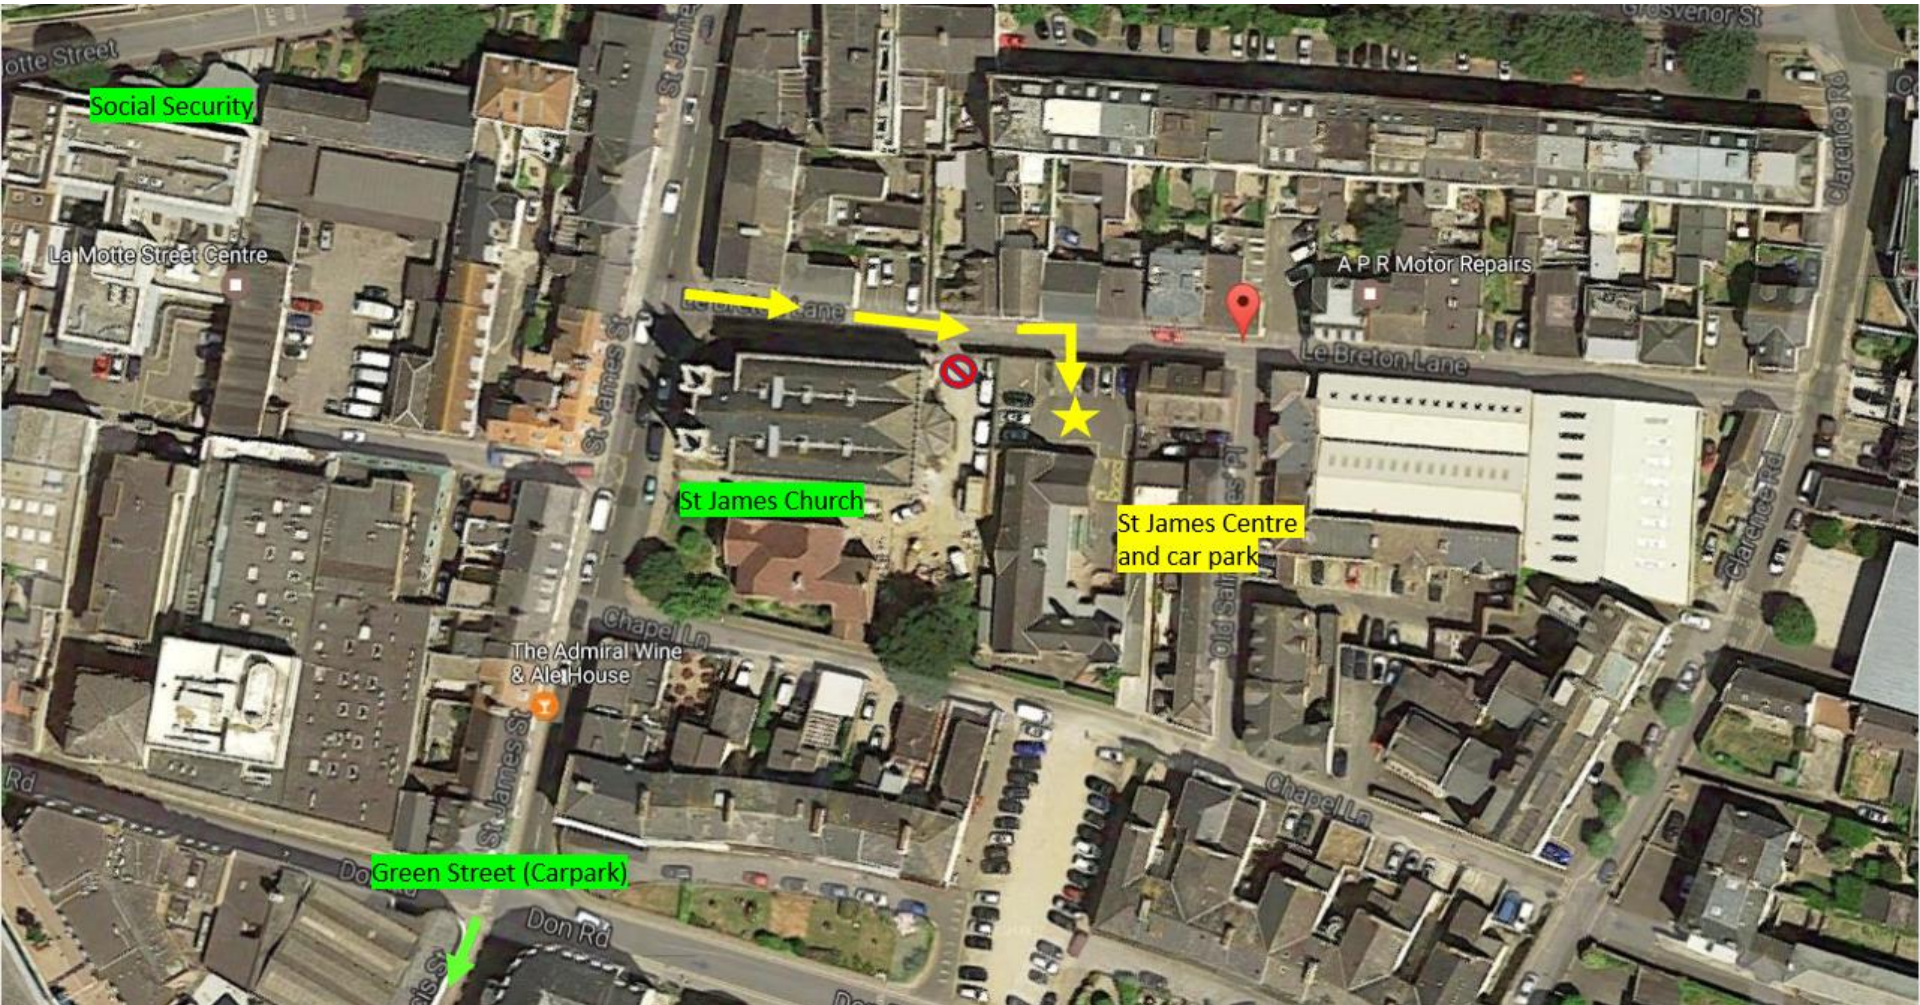

St James's Centre

St James's Centre is used by the Youth Service. It can be located behind St James's Church along Le Breton Lane on the right handside.

Parking is only permitted on the weekend. Please use the carpark signposted on the map on weekdays.

This is the Hall

Rooms 1 to 3 are located here

This is the entrance. Please walk through the carpark to the building entrance marked with a star