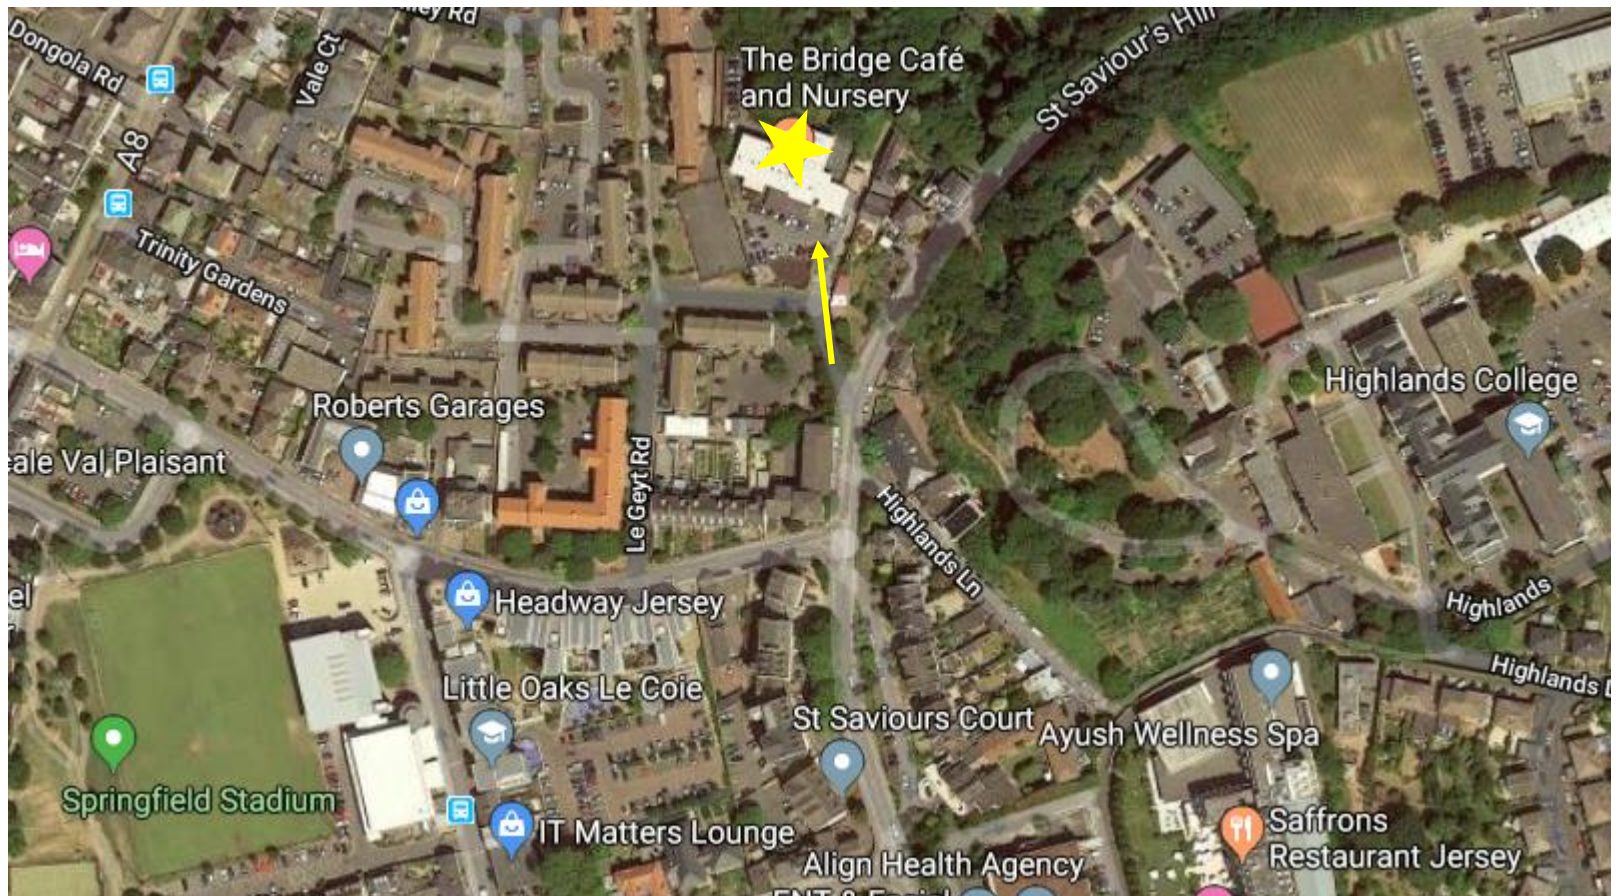

# The Bridge

Le Geyt Road, St Saviour, JE2 7NT

To access the venue, drive down the one way road which is accessible off St Saviour's Hill.

This is the front of the building, go up the slope and the entrance is straight ahead.

To enter the building, there is a large button on the right hand side of the door (on the wall).

There is limited parking available.