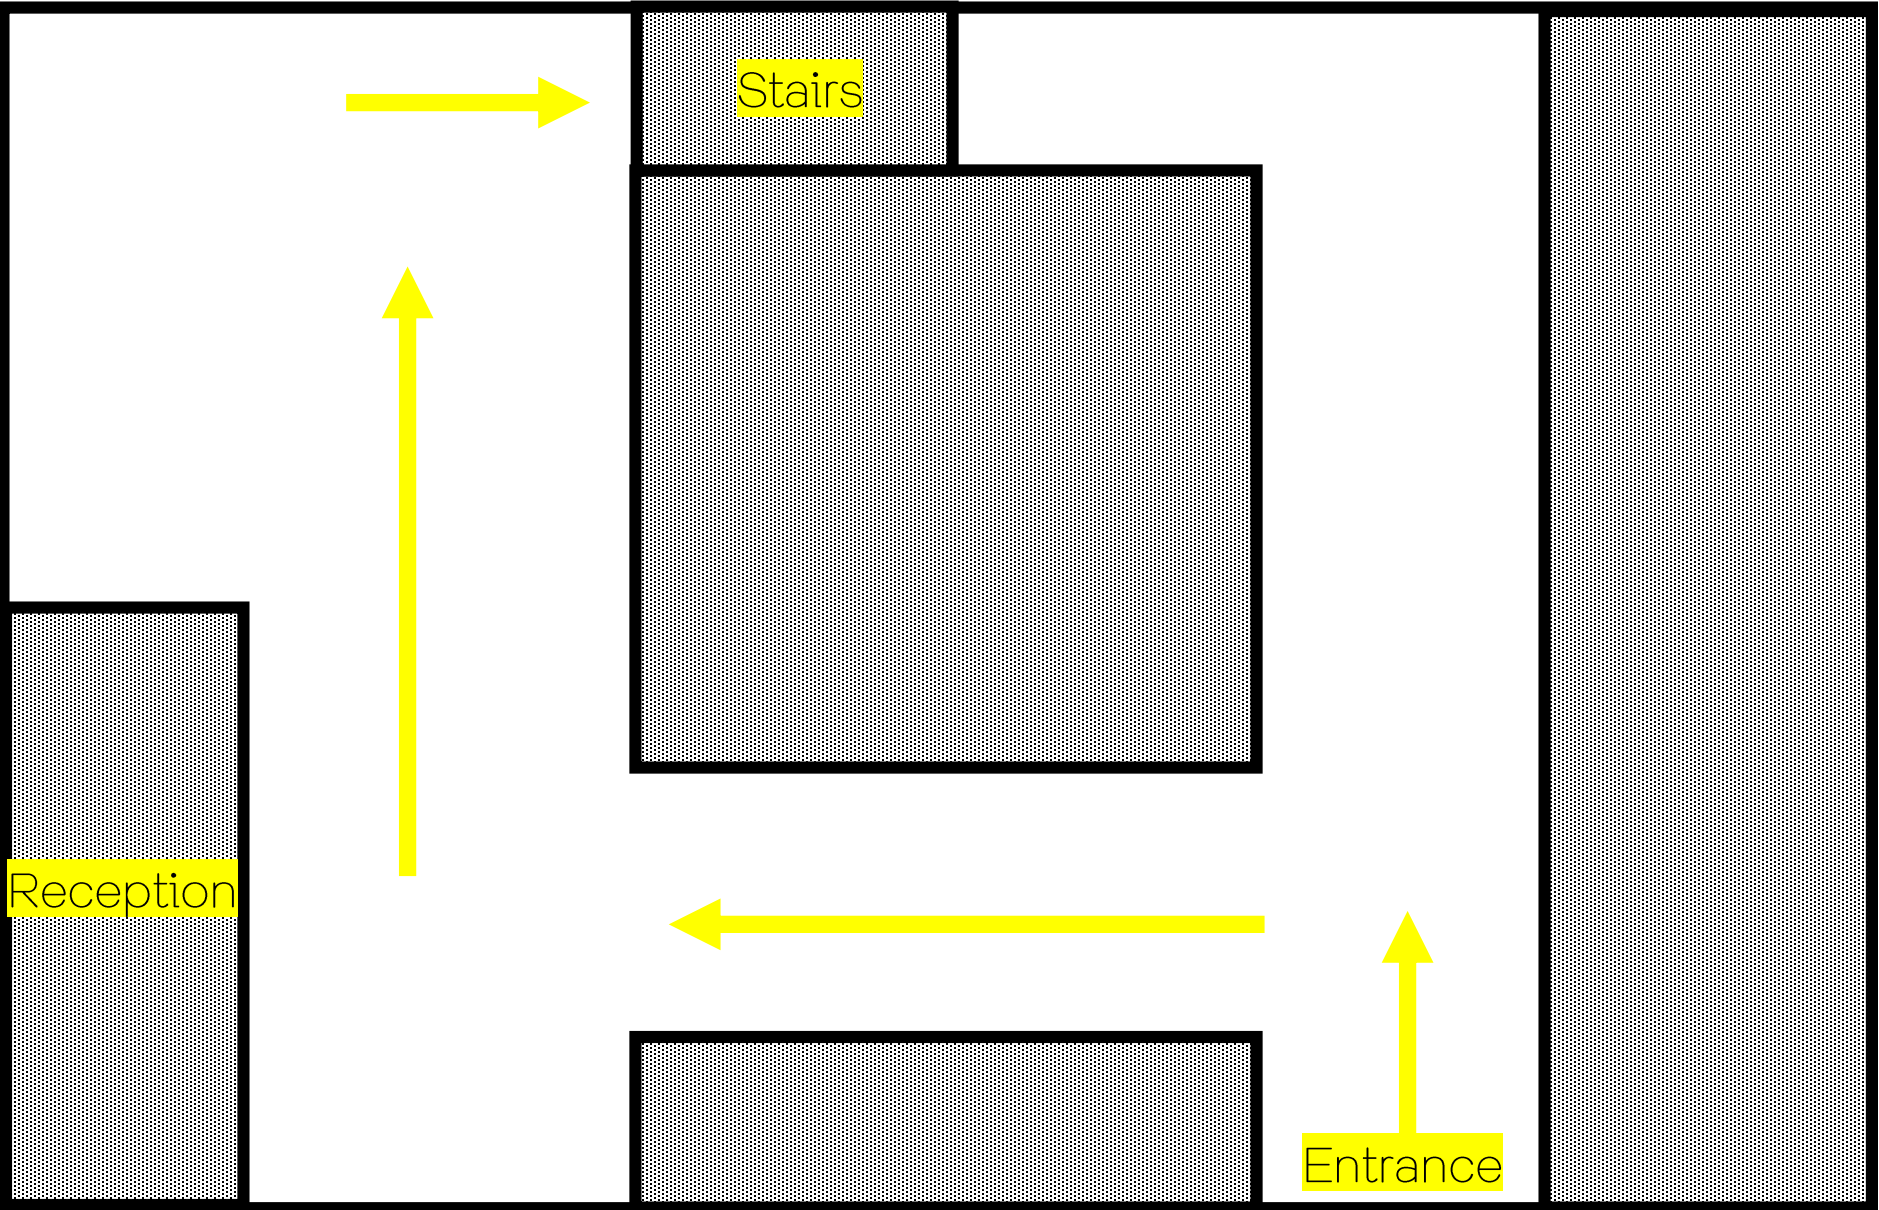

# The Bridge

Le Geyt Road, St Saviour, JE2 7NT

To access the venue, drive down the one way road which is accessible off St Saviour's Hill.

This is the front of the building, go up the slope and the entrance is straight ahead.

To enter the building, there is a large button on the right hand side of the door (on the wall).

There is limited parking available.

# Directions to the Room

Reception

Stairs

Entrance

# Directions to the Room cont.

The training room

Toilets

Couple of  
Steps

Stairs