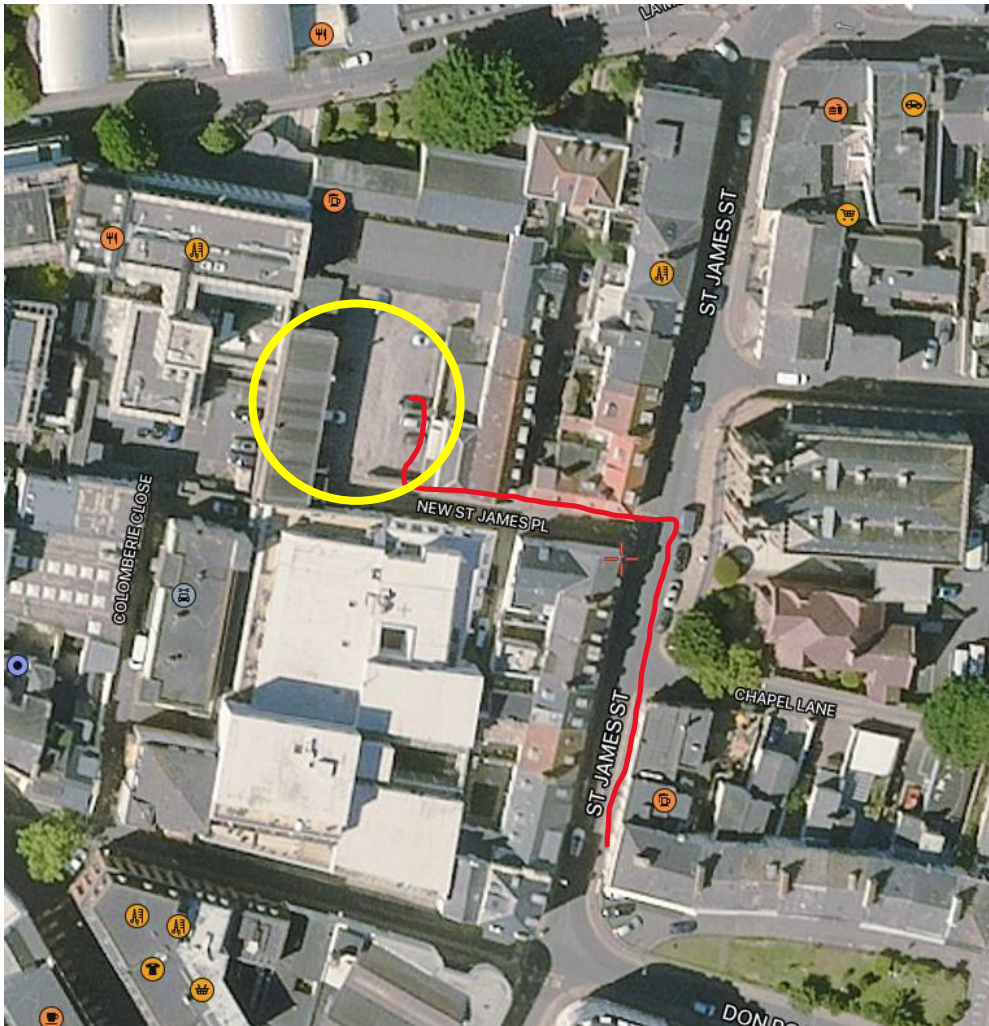

# The Diner Day Centre

St James Lane, St Helier, JE2 4QQ

Head along St James Street with the Youth Centre on your right-hand side.

On the left hand side there is a little lane called 'New St James Lane' on the map.

You'll see a dead end road sign, if you go down this lane there is a carpark on the right with an electronic barrier, however it is very busy.

Green Street carpark is the closest parking available.

Above the entrance there is a large sign saying The Diner